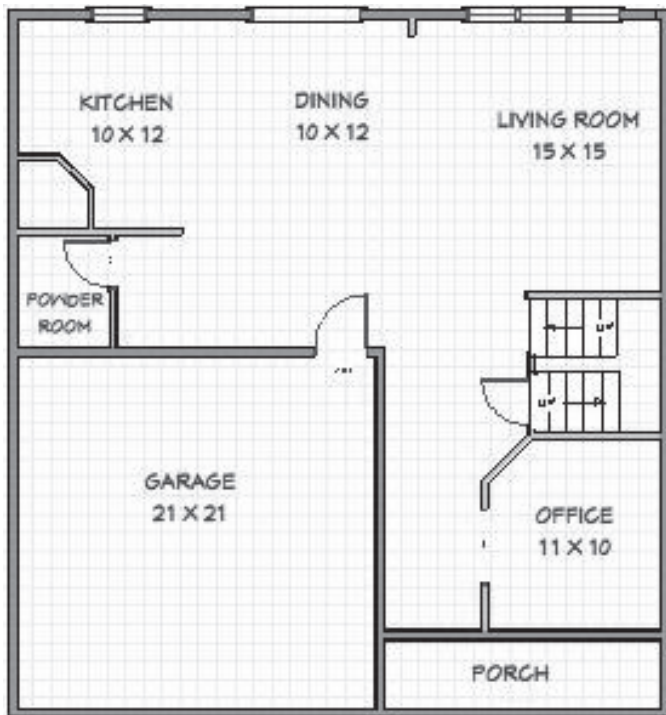

THE FAIRVIEW

Two Story

- 4 Bedroom / 2-1/2 Bath
- Approx. 2,087 sq.ft.
- 1st Floor 918 sq.ft.
- 2nd Floor 1,169 sq.ft.
- Basement 918 sq.ft.

PLAN VARIES SLIGHTLY FROM BELOW

Northeast corner of Joliet Road & Tower Road in Valparaiso, IN
Call 219.395.8400 | HatchLakeValpo.com