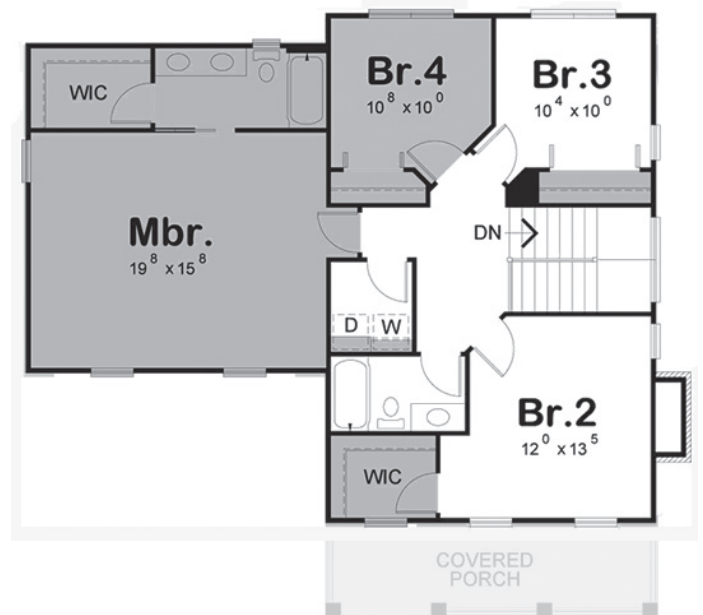

THE PICKFORD

Two Story

- 4 Bedroom / 2-1/2 Bath
- Approx. 1,942 sq.ft.
- 1st Floor 769 sq.ft.
- 2nd Floor 1,173 sq.ft.
- Basement 769 sq.ft.

PLAN VARIES SLIGHTLY FROM BELOW

Northeast corner of Joliet Road & Tower Road in Valparaiso, IN
Call 219.395.8400 | HatchLakeValpo.com