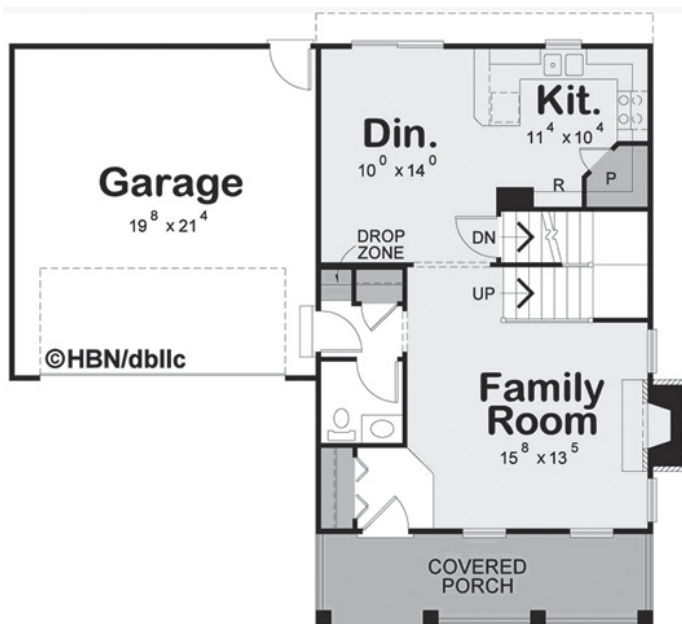

THE PICKFORD

Two Story

- 4 Bedroom / 2-1/2 Bath
- Approx. 1,942 sq.ft.
- 1st Floor 769 sq.ft.
- 2nd Floor 1,173 sq.ft.
- Basement 769 sq.ft.

PLAN VARIES SLIGHTLY FROM BELOW

Northeast corner of Joliet Road & Tower Road in Valparaiso, IN
Call 219.395.8400 | HatchLakeValpo.com