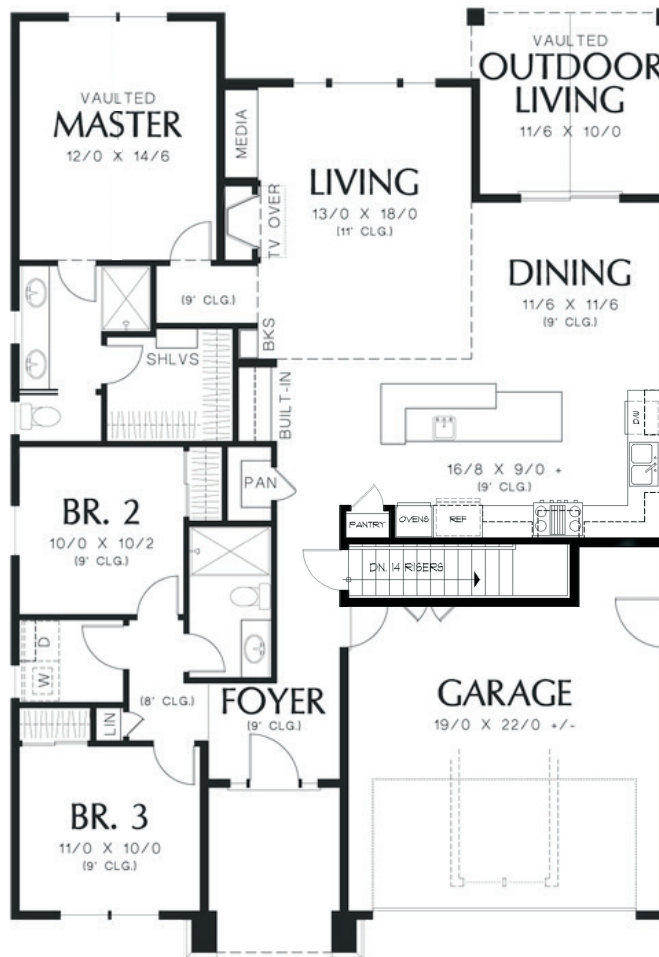

HATCH LAKE

VALPARAISO

SUBDIVISION
BUILT BY
SUNSHINE
Homes

THE ESPRESSO

Ranch

- 3 Bedroom / 2 Bath
- Main 1,645 sq.ft.
- Basement 1,645 sq.ft.

PLAN VARIES SLIGHTLY FROM BELOW

Northeast corner of Joliet Road & Tower Road in Valparaiso, IN
Call 219.395.8400 | HatchLakeValpo.com