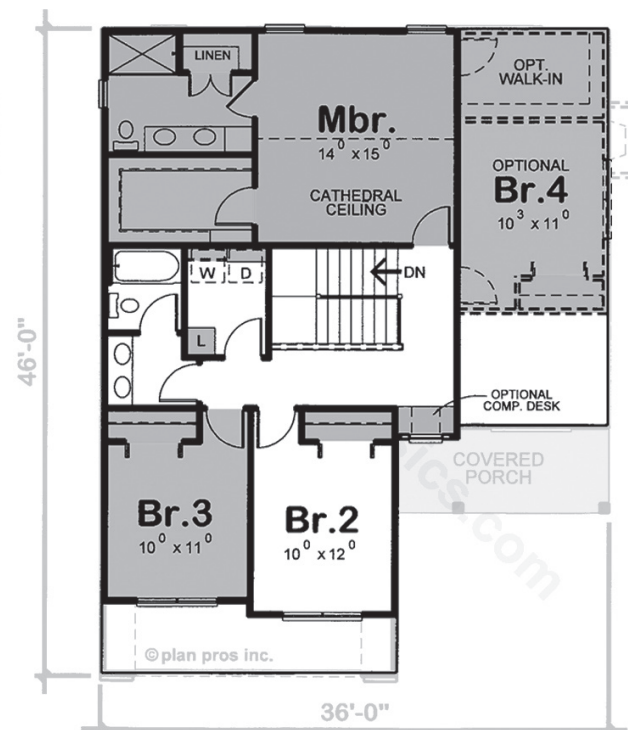

THE BRIDGETON

Two Story

- 3-4 Bedroom / 2-1/2 Bath
- Approx - 1,840 sq. ft.
- 1st Floor - 903 sq. ft.
- 2nd Floor - 937 sq. ft.
- Basement - 903 sq. ft.
- Opt. 4th Bedroom - 307 sq. ft.

PLAN VARIES SLIGHTLY FROM BELOW