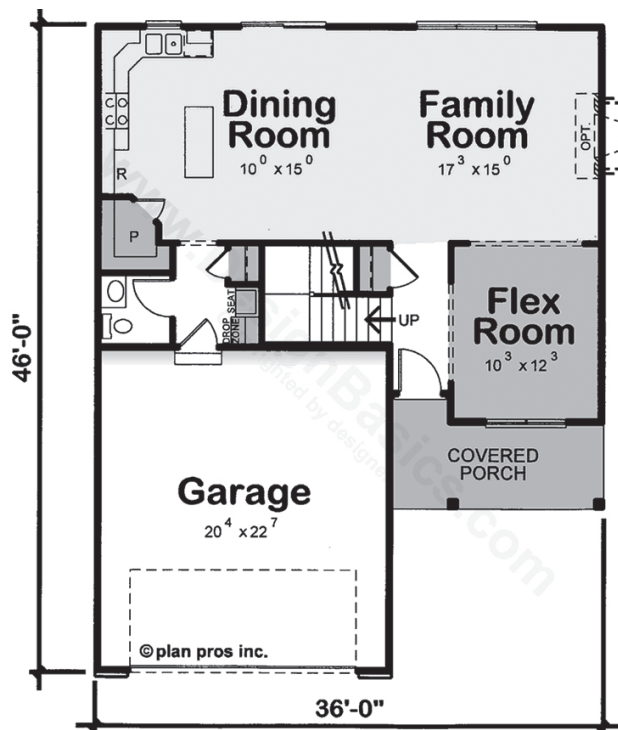

THE BRIDGETON

Two Story

- 3-4 Bedroom / 2-1/2 Bath
- Approx - 1,840 sq. ft.
- 1st Floor - 903 sq. ft.
- 2nd Floor - 937 sq. ft.
- Basement - 903 sq. ft.
- Opt. 4th Bedroom - 307 sq. ft.

PLAN VARIES SLIGHTLY FROM BELOW