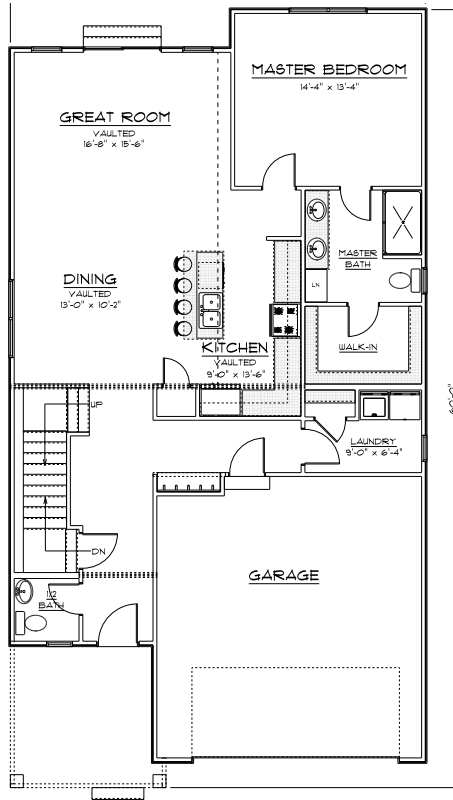

THE ASHFORD

Master Down

- 3-4 Bedroom / 2-1/2 Bath
- Approx - 1,959 sq. ft.
- 1st Floor - 1,256 sq. ft.
- 2nd Floor - 703 sq. ft.
- Basement - 1,256 sq. ft.

PLAN VARIES SLIGHTLY FROM BELOW

Northeast corner of Joliet Road & Tower Road in Valparaiso, IN
Call 219.395.8400 | HatchLakeValpo.com