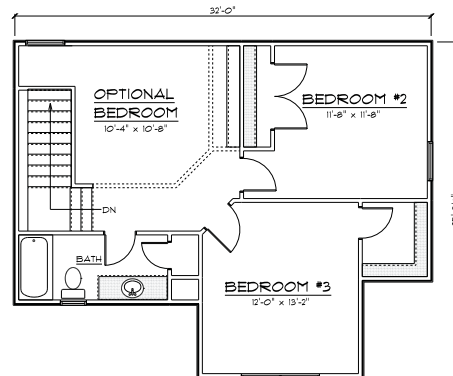

THE ASHFORD

Master Down

- 3-4 Bedroom / 2-1/2 Bath
- Approx - 1,959 sq. ft.
- 1st Floor - 1,256 sq. ft.
- 2nd Floor - 703 sq. ft.
- Basement - 1,256 sq. ft.

PLAN VARIES SLIGHTLY FROM BELOW

Northeast corner of Joliet Road & Tower Road in Valparaiso, IN
Call 219.395.8400 | HatchLakeValpo.com